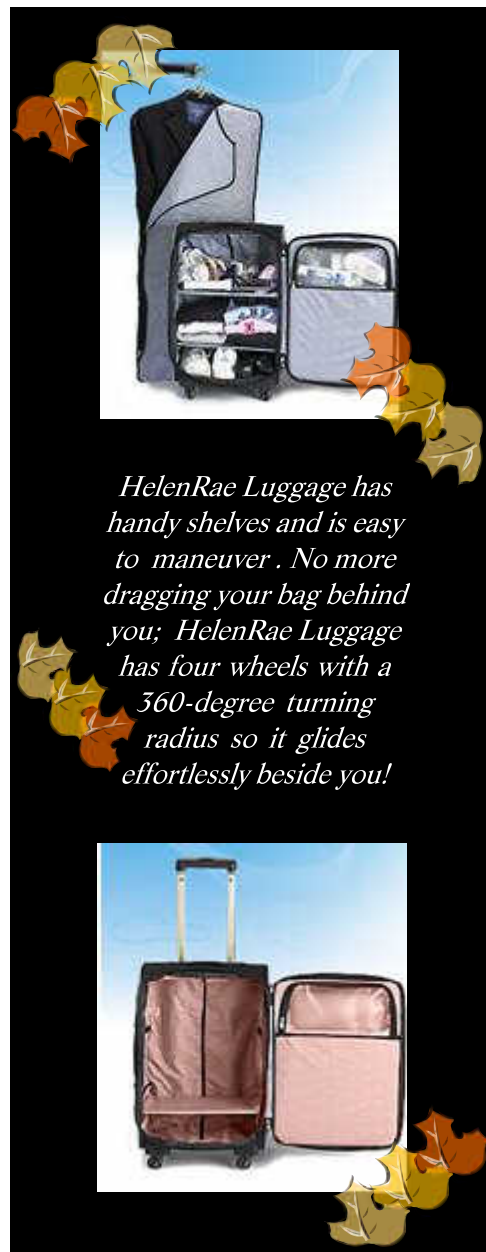

One of the frustration we all face when traveling is preparation for checking in at the airport. No problem with HelenRae Luggage, which features a plastic lined toiletries pocket that is accessible from inside and outside of the bag. This handy pocket makes it easy to grab your items straight out of the pocket, and then neatly slip them back in the bag without worrying about spills or a mess on all of your packed items.

Another wonderful feature of HelenRae Luggage are the easy to remove shelves. Yes, there are

2 internal shelves that are designed to keep items exactly where you want them.

Now you can keep your shirts neatly stacked, shoes securely stored and sundry items precisely placed. Simply remove the shelves when you need extra space for larger items like knee boots. I cannot forget the removable suiter and hanger bag that matches the HelenRae Luggage, and folds neatly within the bag, and it ready to hang your suits wrinkle-free at your destination.

My favorite feature of HelenRae Luggage is the Front Laptop pouch. Slip your laptop in and it is safe and secure in the lined, padded front pouch of the bag. This handy pouch helps eliminate the need for carrying extra baggage, and your laptop is easy to access for the security check.

Whether traveling a far for business or pleasure packing is a pleasure with HelenRae Luggage!

HelenRae Luggage has handy shelves and is easy to maneuver. No more dragging your bag behind you; HelenRae Luggage has four wheels with a 360-degree turning radius so it glides effortlessly beside you!

Packing Is A Pleasure With HelenRae Luggage

To view the [Black with Pink 22" Carry-On Spinner](#) or other selections HelenRae Luggage Collection and place your order visit www.ebags.com.

10

"Explore America's Backyard where the miles are measured by memorable moments shared with family and friends."